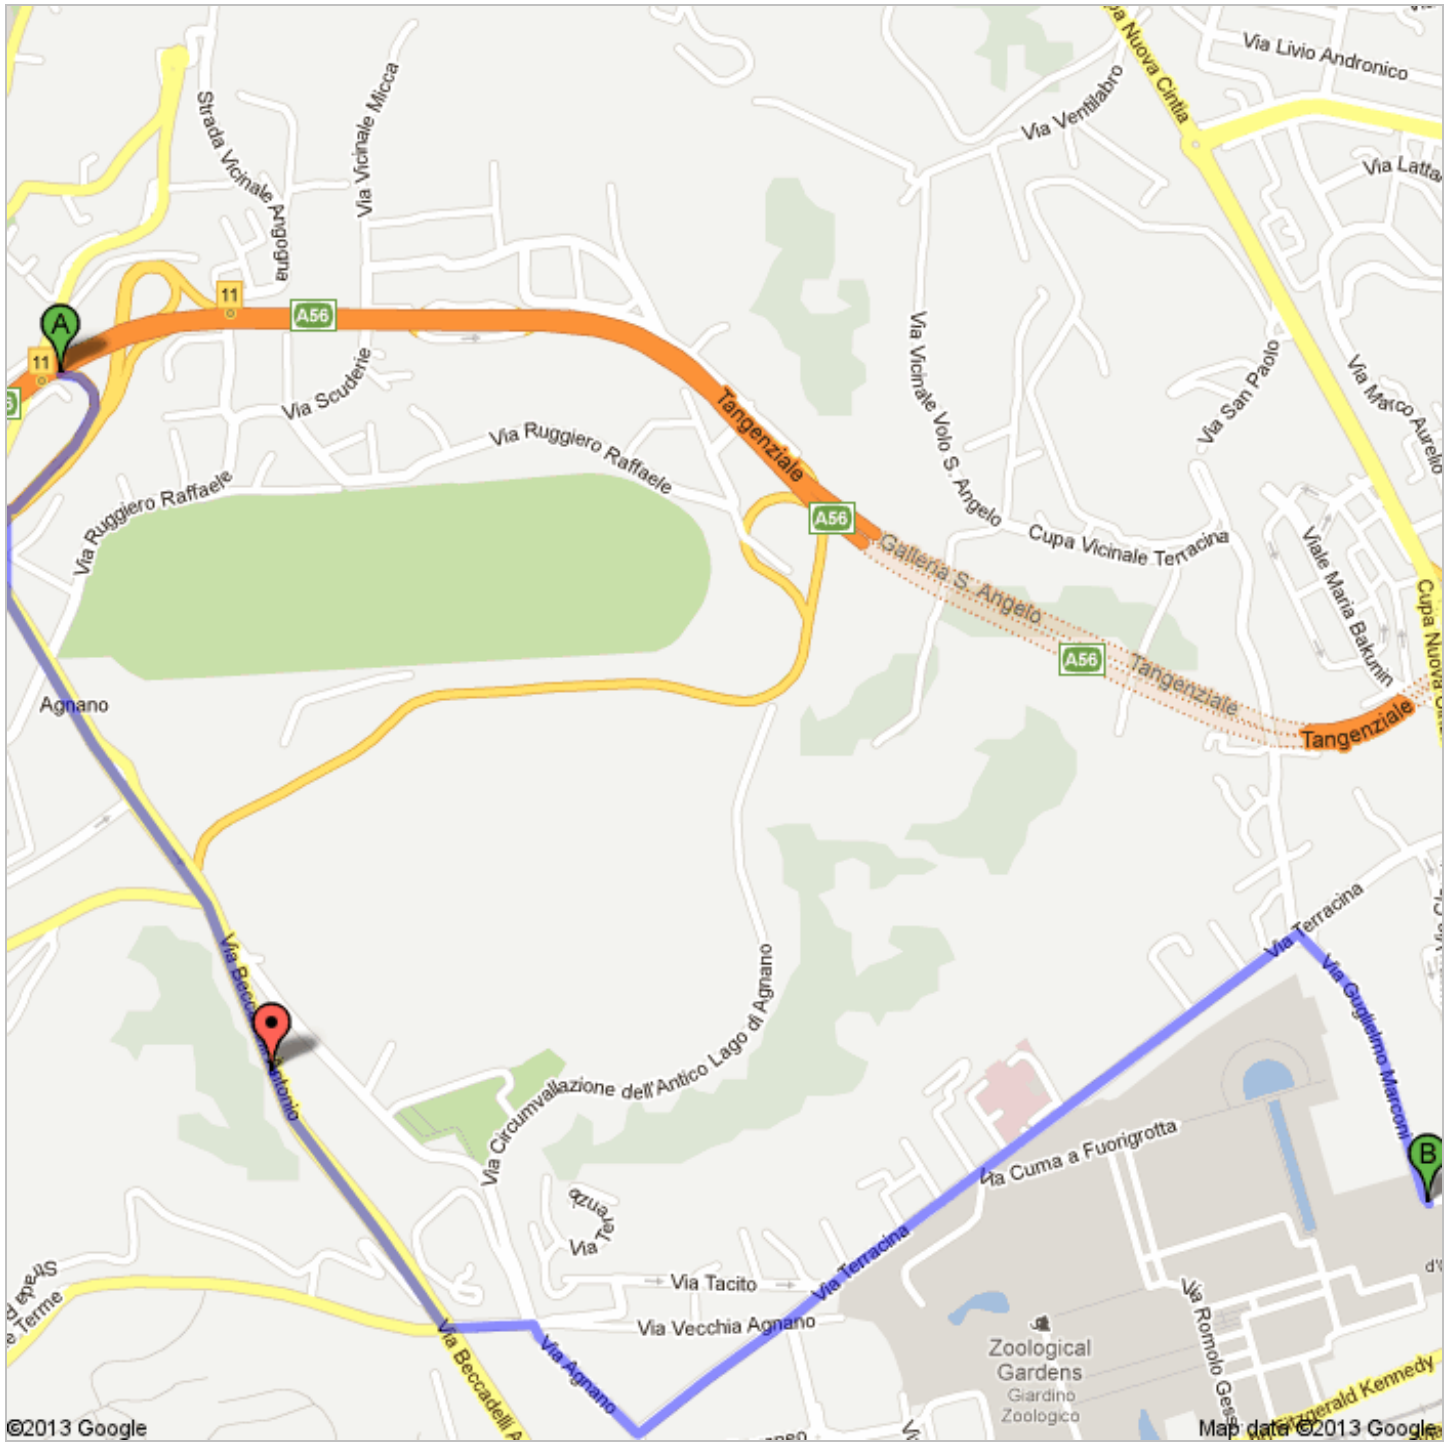

Directions to Largo Barsanti E. e Matteucci C., Napoli, Italy  
4.5 km – about 9 mins

 Exit 11

- 
- |  |  |                           |
|--|--|---------------------------|
|  | 1. Head <b>east</b> on <b>Exit 11</b><br><b>Toll road</b>  | go 350 m<br>total 350 m   |
|  | 2. At the roundabout, take the <b>2nd</b> exit onto <b>Via Agnano Agli Astroni</b><br>About 2 mins | go 950 m<br>total 1.3 km  |
|  | 3. Continue onto <b>Via Beccadelli Antonio</b><br>About 1 min                                      | go 800 m<br>total 2.1 km  |
|  | 4. Turn left onto <b>Strada Provinciale S. Gennaro</b><br>About 1 min                              | go 160 m<br>total 2.3 km  |
|  | 5. Take the 1st right onto <b>Via Agnano</b>   | go 270 m<br>total 2.5 km  |
|  | 6. Take the 1st left onto <b>Via Terracina</b><br>About 3 mins                                     | go 1.5 km<br>total 4.0 km |
|  | 7. Turn right onto <b>Via Guglielmo Marconi</b><br>About 1 min                                     | go 550 m<br>total 4.5 km  |
|  | 8. Continue onto <b>Largo Barsanti E. e Matteucci C.</b>   | go 14 m<br>total 4.5 km   |

 Largo Barsanti E. e Matteucci C., Napoli, Italy

These directions are for planning purposes only. You may find that construction projects, traffic, weather, or other events may cause conditions to differ from the map results, and you should plan your route accordingly. You must obey all signs or notices regarding your route.

Map data ©2013 Google

Directions weren't right? Please find your route on [maps.google.com](https://maps.google.com) and click "Report a problem" at the bottom left.